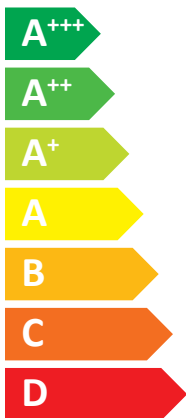

ENERG

енергия · ενεργεια

Dimplex

LIA0608HWC FM

A⁺⁺

A⁺

Two icons showing sound power levels: a speaker icon with a house inside and a house icon with a speaker inside. Below the first icon is the value 42 dB, and below the second is 58 dB.

A legend for power consumption with three colored squares: dark blue for 04 kW, medium blue for 06 kW, and light blue for 05 kW.