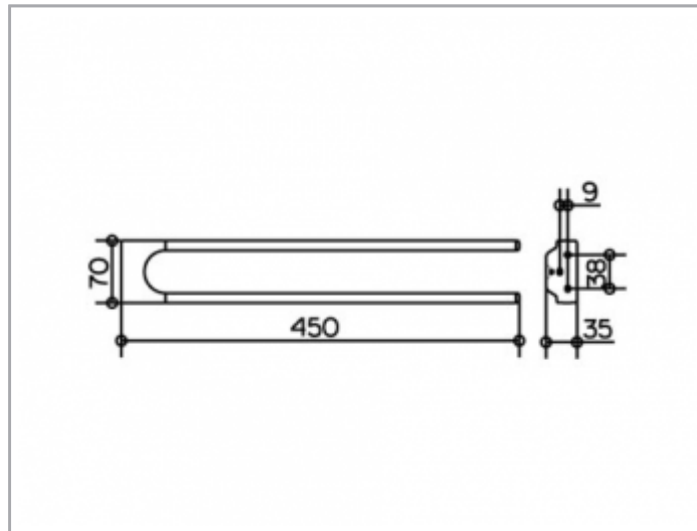

Collection Moll  
1271801000 Porte-serviettes

**PRODUIT**

**DESSIN**

**CARACTÉRISTIQUES DU PRODUIT**

fixé

**SURFACE**

chromé

**DIMENSION**

450 mm

**SPECIFICATIONS**

KEUCO COLLECTION MOLL towel holder 1271801000  
Chrome-plated towel holder in an esthetic design with slightly rounded edges  
Two parallel arranged fixed arms Anti-static, easy to clean,  
Projection: 450 mm  
The towel holder is fitted with two hidden fixing points  
incl. corrosion-free mounting material