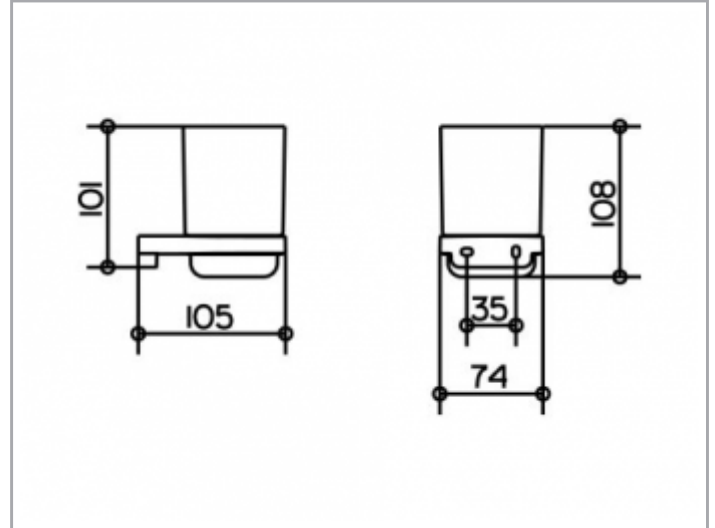

Collection Moll  
12750019000 Porte-verre

**PRODUIT**

**DESSIN**

**CARACTÉRISTIQUES DU PRODUIT**

complet avec verre en cristal

**SURFACE**

chromé

**SPECIFICATIONS**

KEUCO COLLECTION MOLL tumbler holder 1275019000

Chrome-plated tumbler holder in an esthetic design, holder with slightly rounded edges, complete with crystal glass tumbler (diameter 74 mm), easy to clean,

Width 74 mm, Height 108 mm, Projection 105 mm

The tumbler holder is fitted with two hidden fixing points  
incl. corrosion-free mounting material