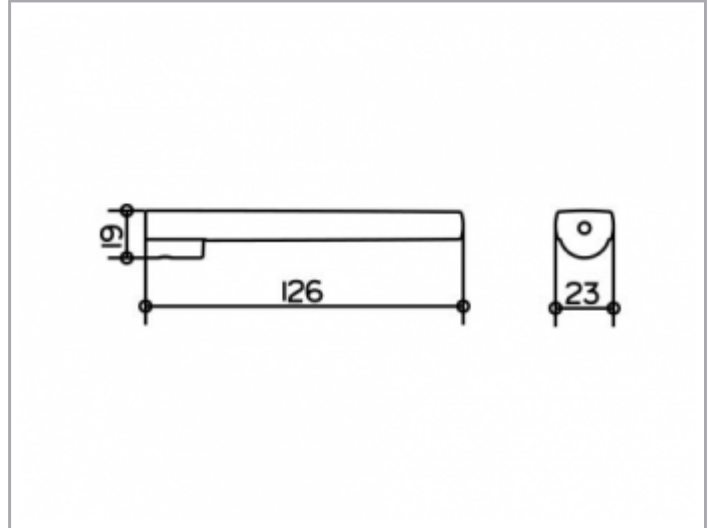

Collection Moll

12763010000 Porte-papier de réserve

PRODUIT

DESSIN

SURFACE

chromé

SPECIFICATIONS

KEUCO COLLECTION MOLL spare paper holder 12763010000  
Chrome-plated spare paper holder in an esthetic design, holder with slightly rounded edges, easy to clean, wall mounted  
Projection: 126 mm  
The spare paper holder is fitted with 1 hidden fixing point incl. corrosion-free mounting material