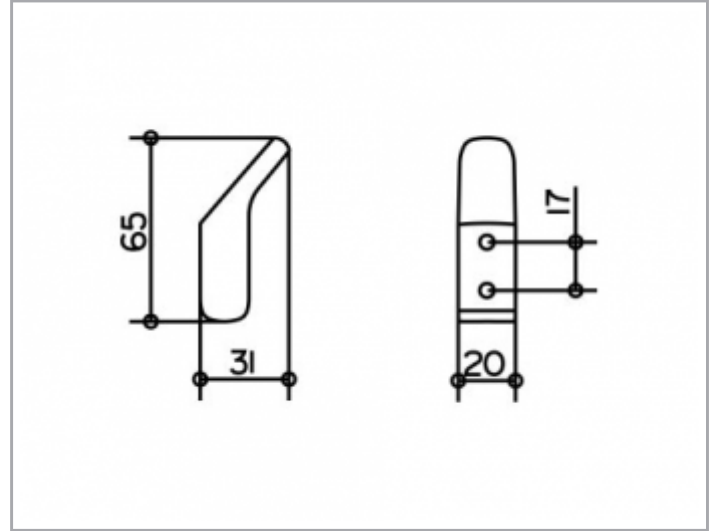

Collection Moll
12715010000 Porte-gant

PRODUIT

DESSIN

SURFACE

chromé

SPECIFICATIONS

KEUCO COLLECTION MOLL towel hook 12715010000
 Chrome-plated towel hook in an esthetic design with slightly rounded edges,
 Rectangular base, rectangular supporting area, hook head rounded edges, Easy to clean
 Projection 31 mm, Width 20 mm, Total height 65 mm
 The towel hook is fitted with 2 hidden fixing points, incl. corrosion-free material